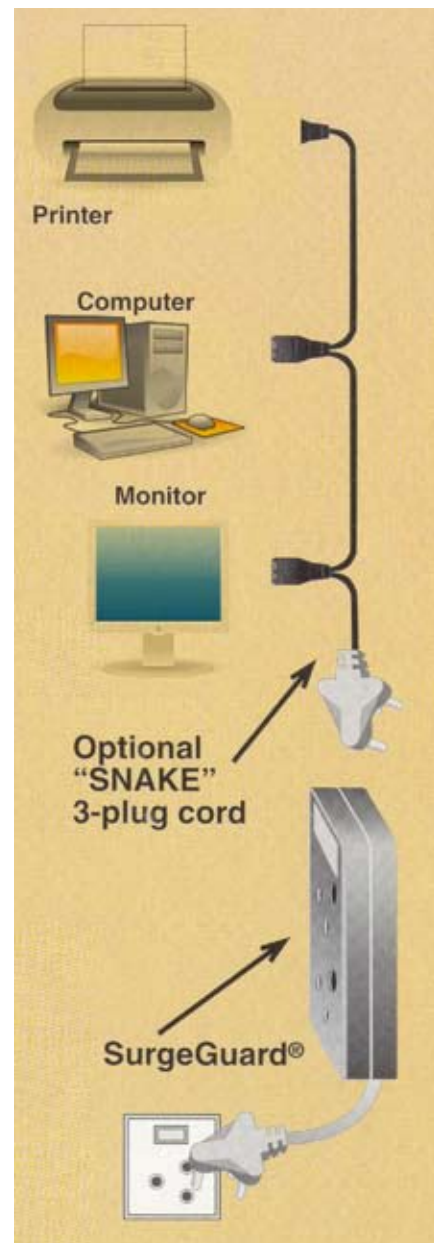

Installation

For more information contact :

SINETECH

Tel : + 27 11 886 7874

Fax : +27 11 787 0178

Email : sales@sinetech.co.za

343 Kent Avenue, Ferndale, Randburg, Johannesburg, South Africa