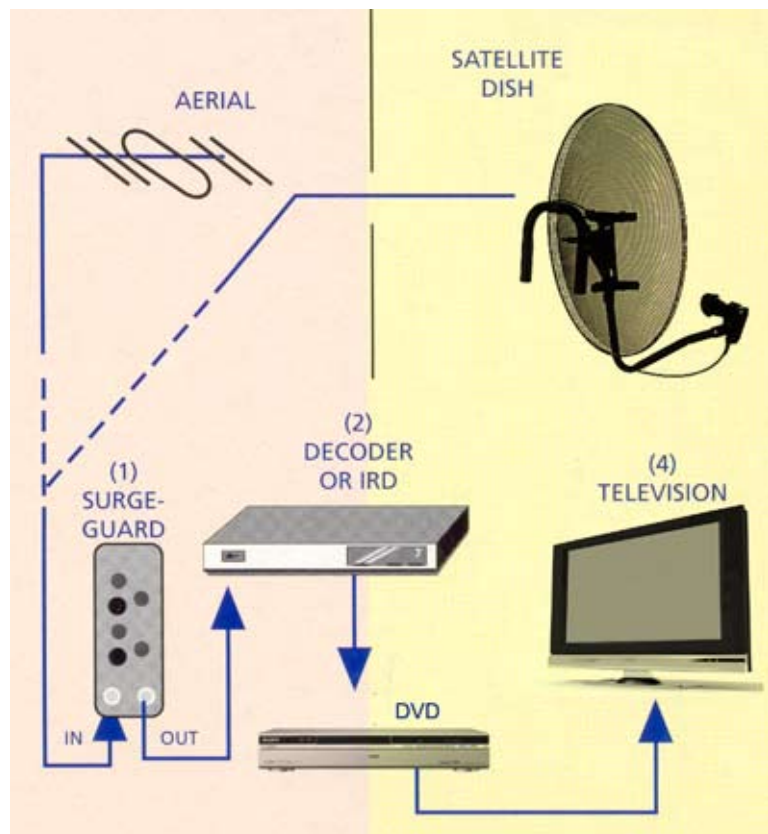

Information Technology Systems Combination Surge Arrester

CLASS 3

Surgeguard TV

Combined 6.5kA (8/20) power and 10kA (8/20) antenna protector for television sets.

- Designed to be installed where TV cables enter the house
- Designed to withstand surges of 5 kA on the power and 10 kA on the antenna and satellite cables
- 2 x 15 Amp protected power sockets
- 1,5 m power cable

Please note: For these Class 3 devices to function correctly in terms of SANS 10142-1:2006, additional Class 2 surge arrestors must be installed (upstream).

Installation

For more information contact :
SINETECH
Email : sales@sinetech.co.za
343 Kent Avenue, Ferndale, Randburg, Johannesburg, South Africa